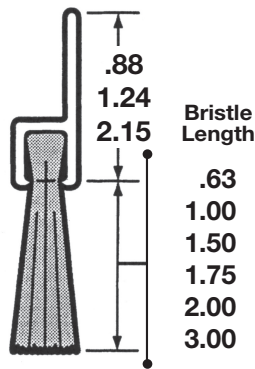

## Straight and Right Angle Mounting Weatherstrip Brush Guide

**S00**

**M00**

**L00**

**S90**

**M90**

**L90**

## Angle and Reverse Angled Mounting Weatherstrip Brush Guide

**S40**

**M45**

**L45**

**S45R**

**M45R**

**L45R**