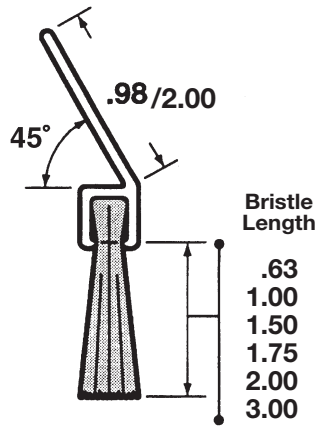

## Straight and Right Angle Mounting Weatherstrip Brush Guide

**S00**

**M00**

**L00**

**S90**

**M90**

**L90**

## Angle and Reverse Angled Mounting Weatherstrip Brush Guide

**S40**

**M45**

**L45**

**S45R**

**M45R**

**L45R**