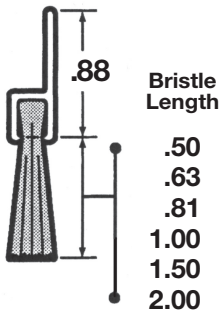

## Straight and Right Angle Mounting Weatherstrip Brush Guide

**S00**

**M00**

**L00**

**S90**

**M90**

**L90**

## Angle and Reverse Angled Mounting Weatherstrip Brush Guide

**S40**

**M45**

**L45**

**S45R**

**M45R**

**L45R**