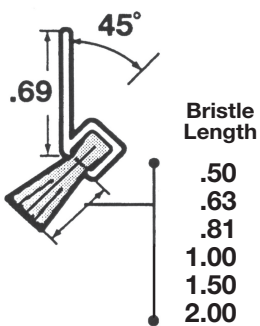

## Straight and Right Angle Mounting Weatherstrip Brush Guide

**S00**

**M00**

**L00**

**S90**

**M90**

**L90**

## Angle and Reverse Angled Mounting Weatherstrip Brush Guide

**S40**

**M45**

**L45**

**S45R**

**M45R**

**L45R**