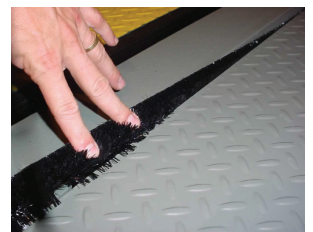

DSWR150 - 7' Weldable Mount 1.5" "TPR" Rubber Seal Kit

Seal 6 Pack Kit Includes:

- 12 - 7' "C" Weldable Mounting Channels
- 12 - 7' "TPR" 1.5" Rubber Side Seals

DSWB150 - 7' Weldable Mount 1.5" Nylon Brush Seal Kit

Seal 6 Pack Kit Includes:

- 12 - 7' Aluminum Side Mounting Brackets
- 12 - 7' "C" Weldable Mounting Channels
- 12 - 7' Nylon 1.5" Brush Side Seals

REAR SEAL 6 DOCK LEVELER PACK KIT

DRSB150 - 1.5" Spiral Seal Kit

Seal 6 Pack Kit Includes:

- 12 - 42" Spiral 1.5" Diameter Nylon Brushes (2 per Leveler)

CHAIN PULL SEAL 6 DOCK LEVELER PACK KITS

DCRB175 - 1.75" Ring Seal Kit

Seal 6 Pack Kit Includes:

- 6 - 1.75" Outer Diameter Ring Seal Nylon Brushes