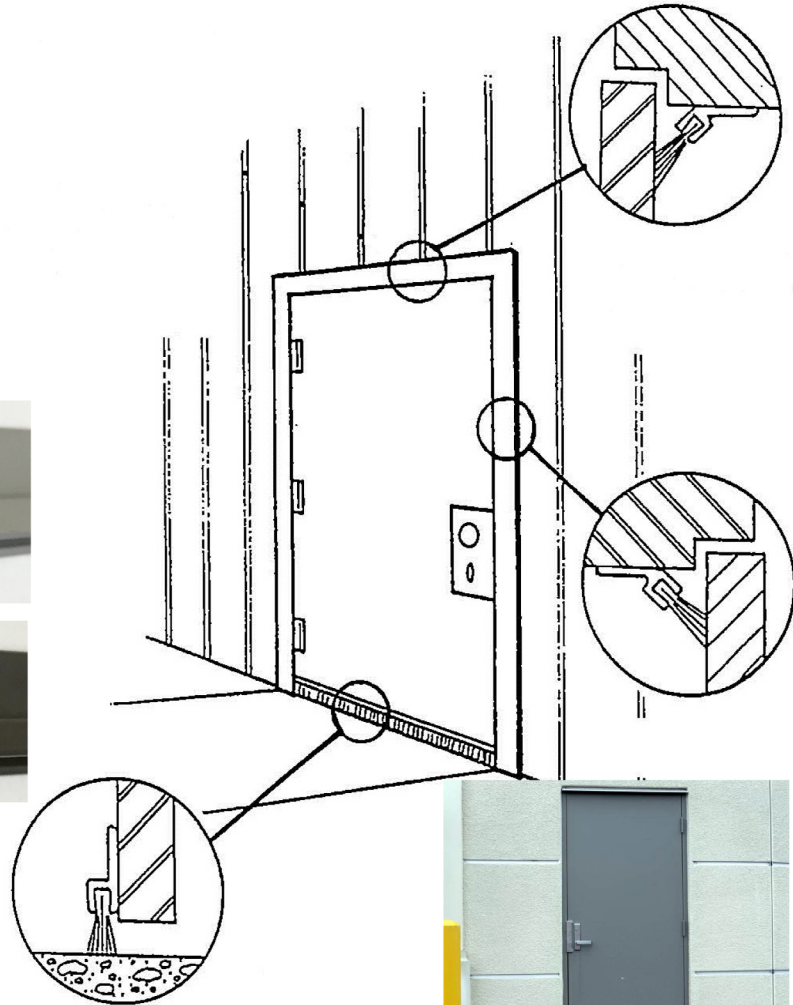

## Man Door Weatherstrip Brush Seal

### 10 MAN DOOR WEATHERSTRIP BRUSH SEAL PACK KITS

**MDC0307 - 3' X 7' Nylon Brush Seal with CLEAR ANODIZED Mounting Kit**

**MDB0307 - 3' X 7' Nylon Brush Seal with BRONZE Mounting Kit**

**Man Door 10 Pack Kit Includes:**

7' Side Seals

20 - 7' S40 0.50" Aluminum Side Mounting Brackets

20 - 7' Nylon 0.63" Brush Seals

3' Top Seals

10 - 3' S40 0.50" Aluminum Top Mounting Brackets

10 - 3' Nylon 0.63" Brush Seals