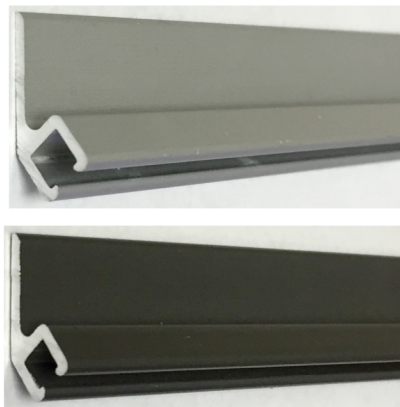

## Man Door Weatherstrip Brush Seal

### 10 MAN DOOR WEATHERSTRIP BRUSH SEAL PACK KITS

**MDC0307 - 3' X 7' Nylon Brush Seal with CLEAR ANODIZED Mounting Kit**

**MDB0307 - 3' X 7' Nylon Brush Seal with BRONZE Mounting Kit**

**Man Door 10 Pack Kit Includes:**

7' Side Seals

20 - 7' S40 0.50" Aluminum Side Mounting Brackets

20 - 7' Nylon 0.63" Brush Seals

3' Top Seals

10 - 3' S40 0.50" Aluminum Top Mounting Brackets

10 - 3' Nylon 0.63" Brush Seals

### 20 MAN DOOR SWEEP BRUSH SEAL PACK KITS

**MDSC03 - 3' Nylon Brush Sweep with CLEAR ANODIZED Mounting Kit**

**MDSB03 - 3' Nylon Brush Sweep with BRONZE Mounting Kit**

**Sweep 20 Pack Kit Includes:**

20 - 3' S00 0.75" Aluminum Sweep Mounting Brackets